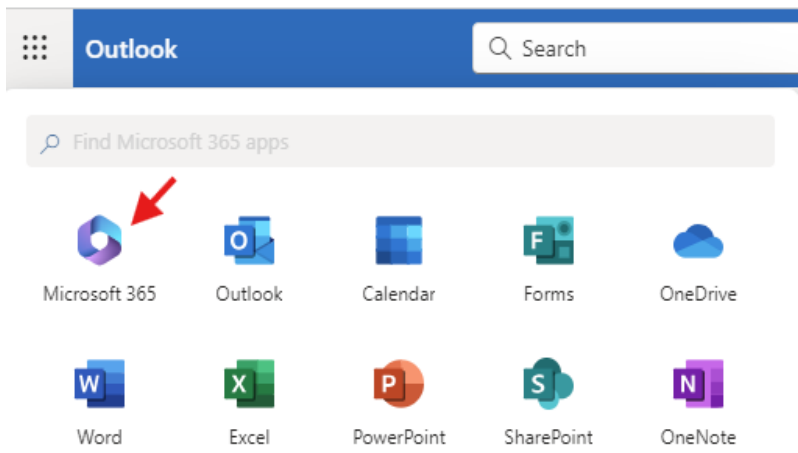

Log into your student e-mail, then click on the dots in the top left

You can access the online version of the apps from this screen, or click on the Microsoft 365 icon here to download the apps onto your computer.