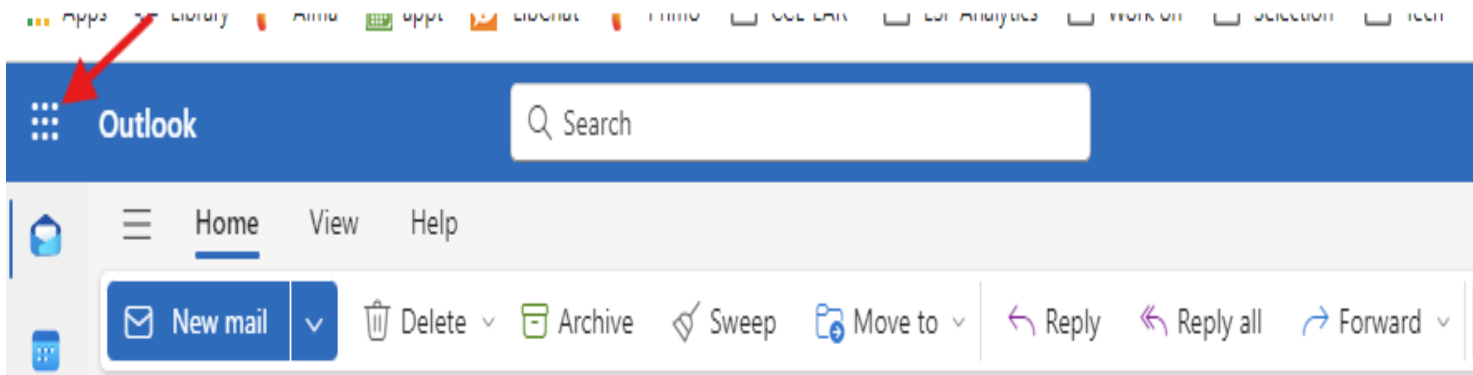

Log into your student e-mail, then click on the dots in the top left

You can access the online version of the apps from this screen, or click on the Microsoft 365 icon here to download the apps onto your computer.